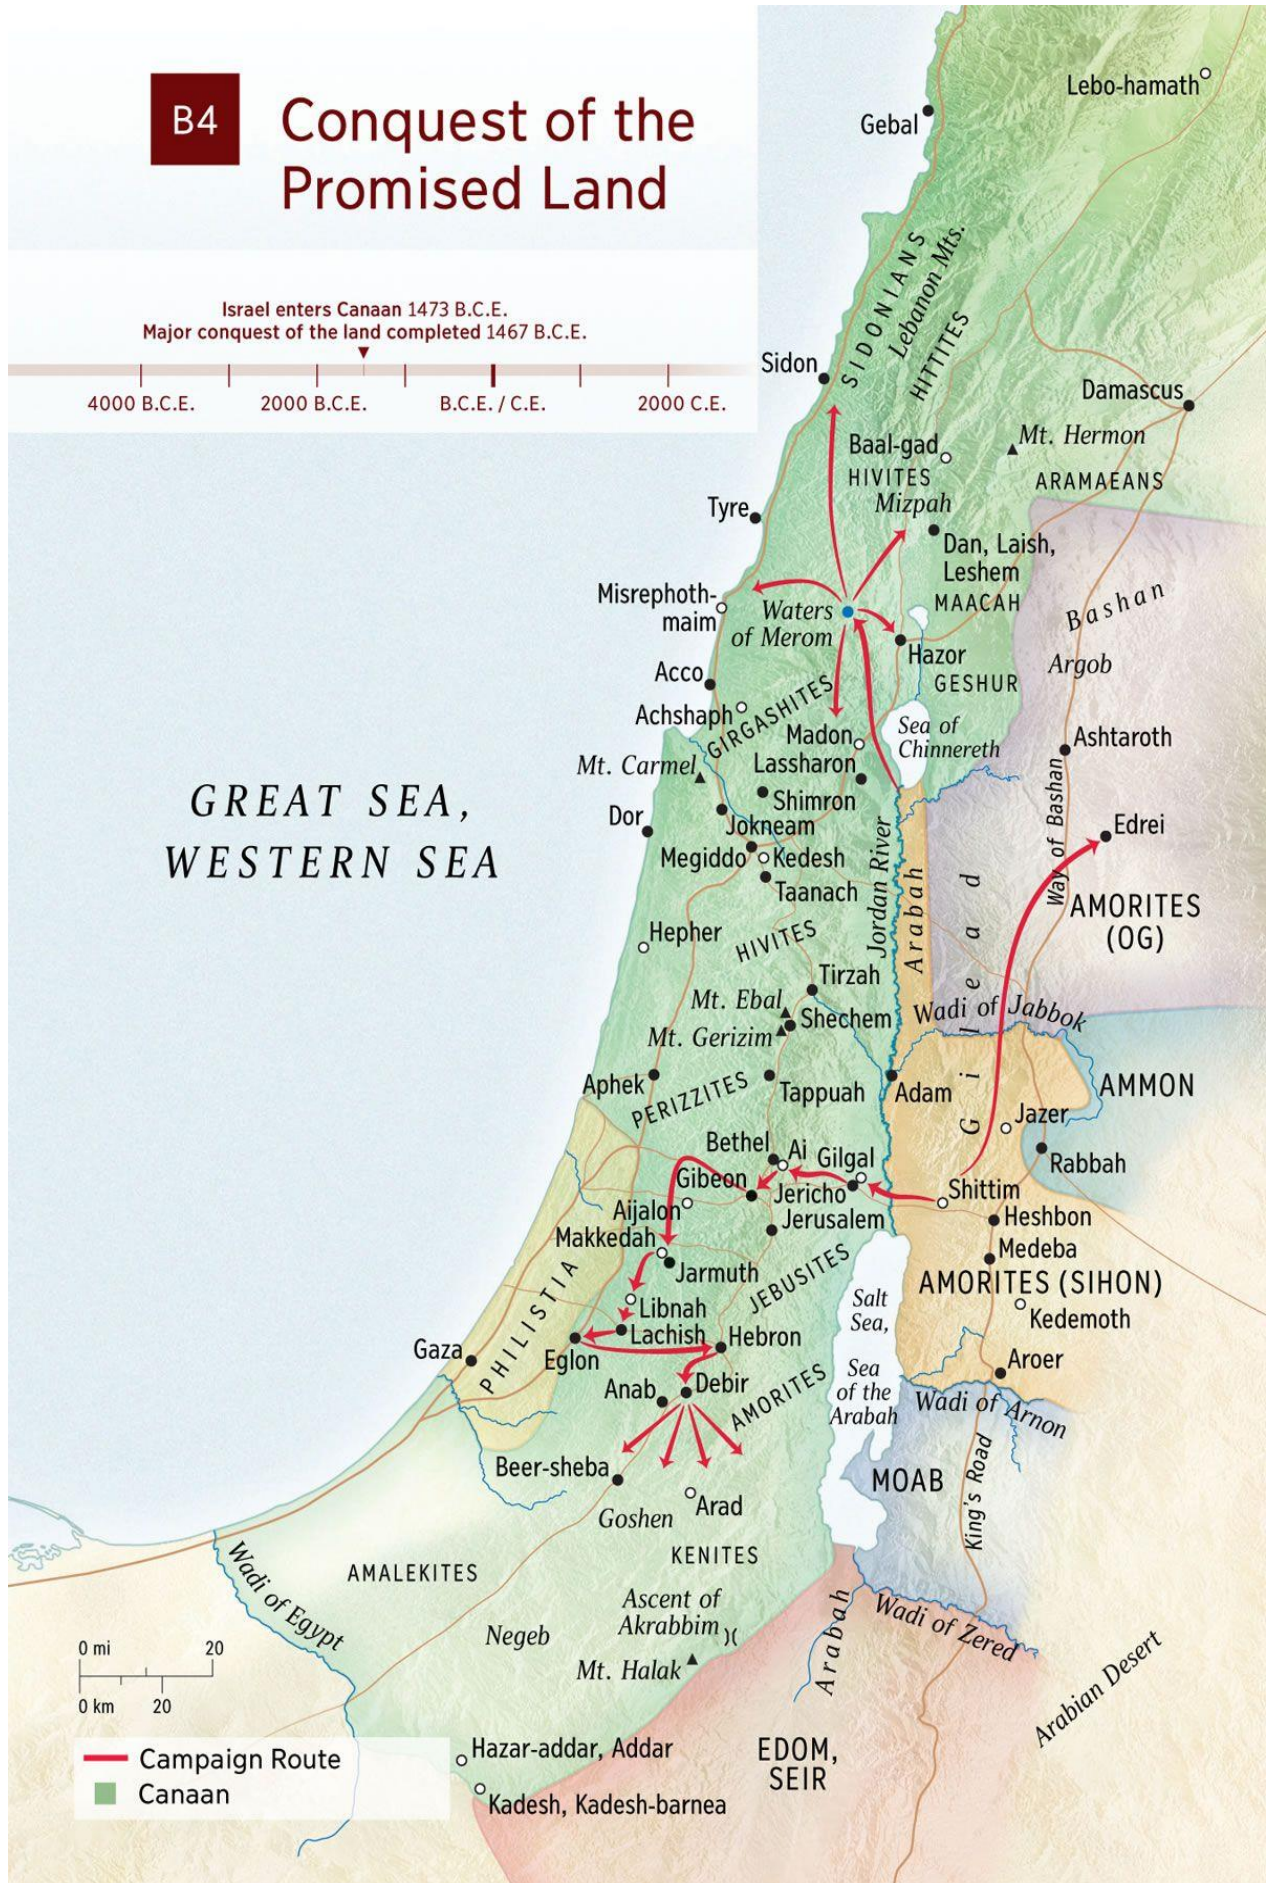

B4

Conquest of the Promised Land

Israel enters Canaan 1473 B.C.E.
Major conquest of the land completed 1467 B.C.E.

4000 B.C.E. 2000 B.C.E. B.C.E. / C.E. 2000 C.E.

GREAT SEA,
WESTERN SEA

0 mi 20
0 km 20

— Campaign Route
■ Canaan